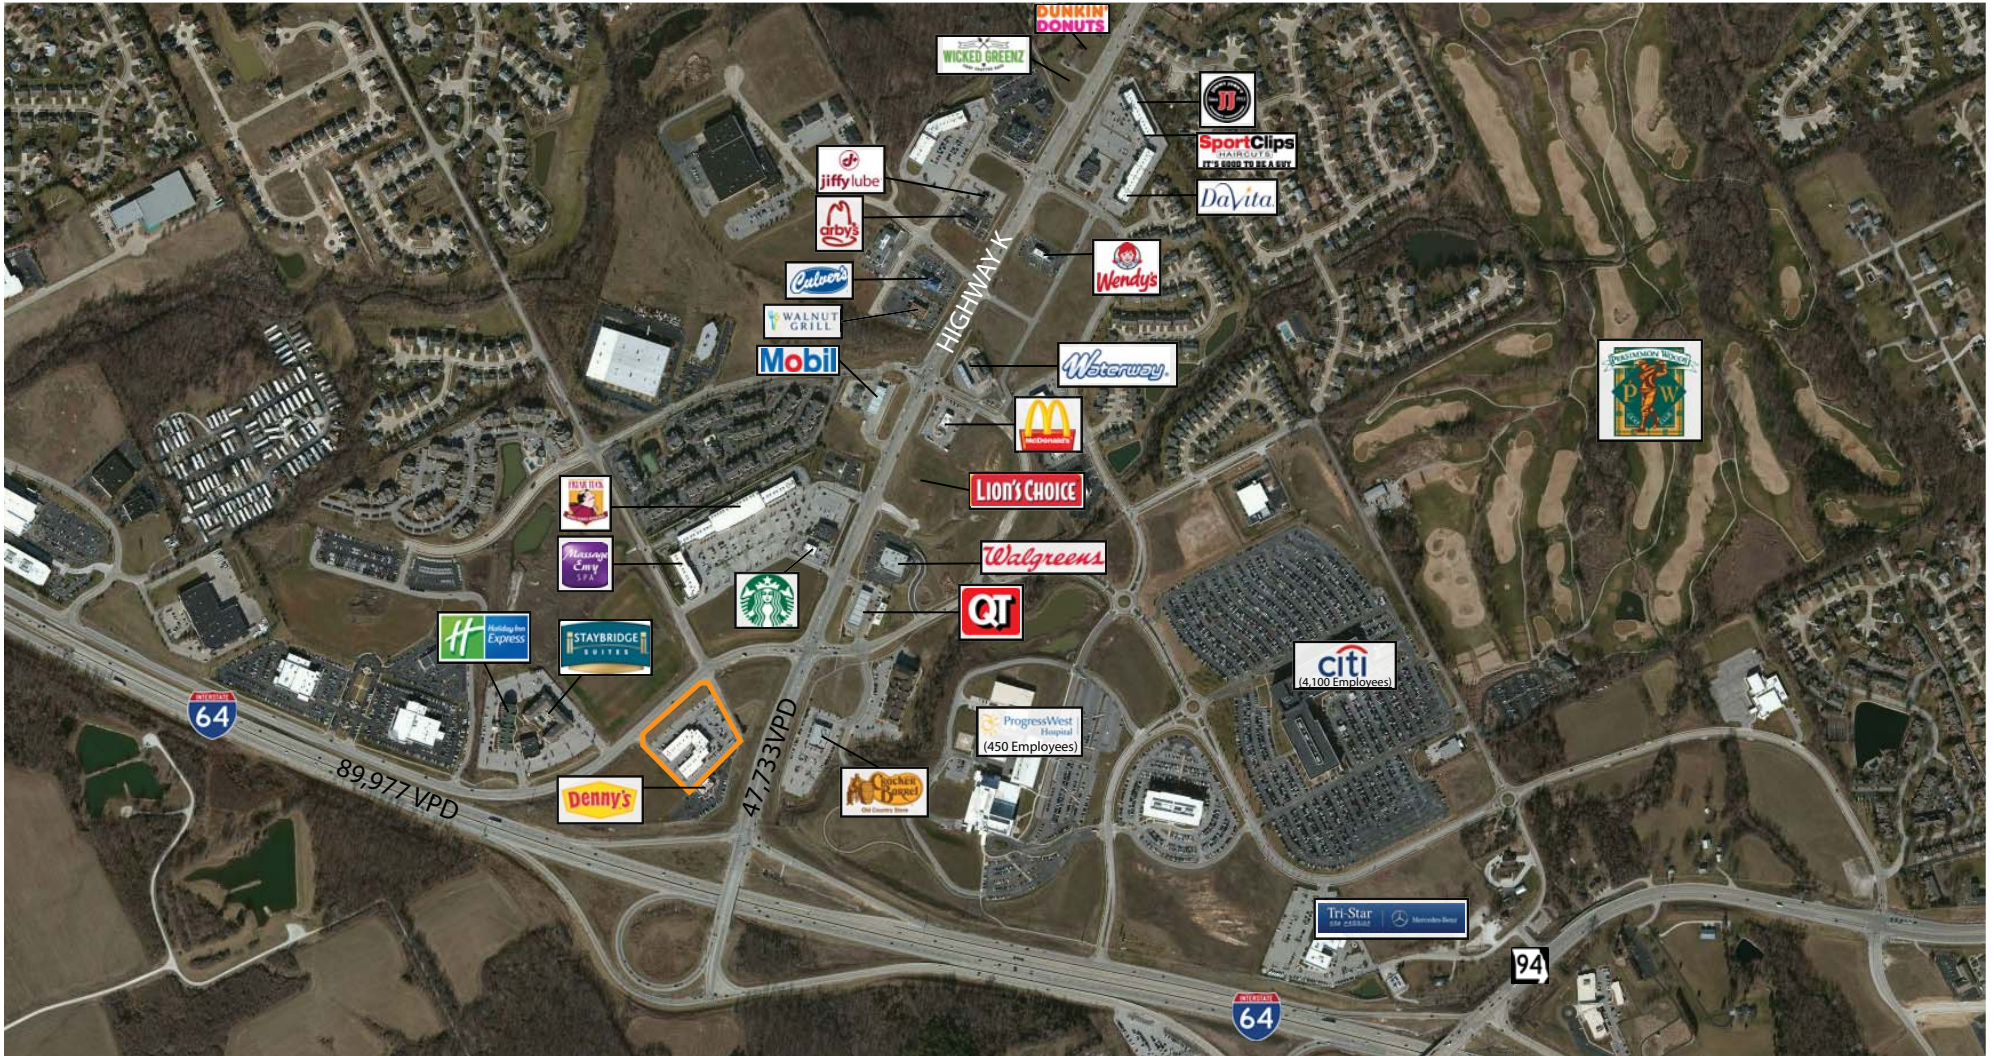

PERSIMMON POINTE MARKET

O'Fallon, Missouri

For Leasing please contact:
Eddie Cherry 314.513.1436
echerry@tsgproperties.com
www.tsgproperties.com

THE
STAENBERG
GROUP
DESIGN. DEVELOP. DELIVER.