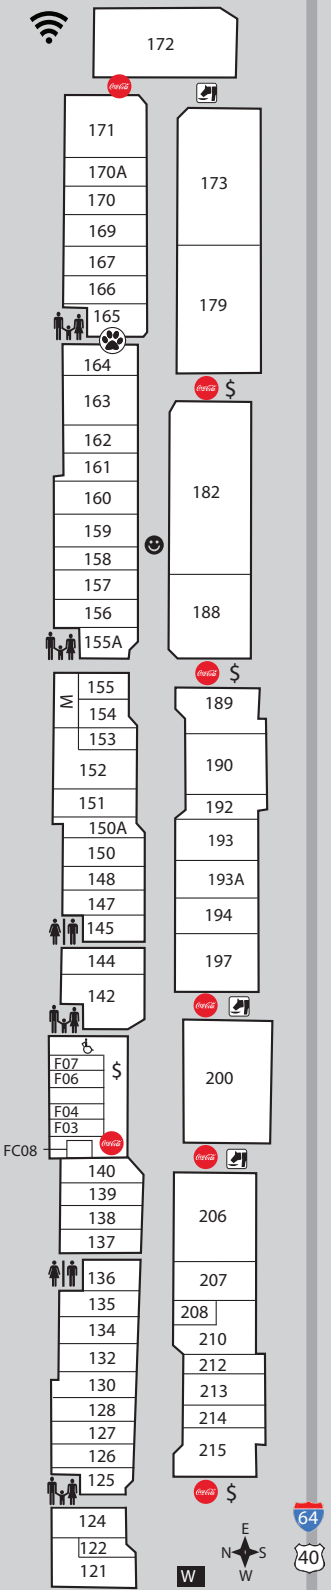

Chesterfield Outlets

Monday-Saturday 10 am to 9 pm | Sunday 10 am to 6 pm

Children's Apparel

abercrombie kids outlet	179
America's Kids Factory Store	163
Brooks Brothers Factory Store	215
Gap Factory Store Kids & Baby	206
H&M	182
Janie & Jack Outlet	147
J. Crew Factory — crewcuts	207
Justice	190
Kids Foot Locker	161
Polo Ralph Lauren Factory Store	200

Electronics & Cellular

The Fix	134
---------	-----

Food Specialty

Auntie Anne's	150A
Bike Stop Café	140

Home

Restoration Hardware	173
----------------------	-----

Jewelry & Accessories

Banana Republic Factory Store	197
Call It Spring	148
Coach	189
Gap Factory Store	206
H&M	182
J. Crew Factory	207
Journeys	193
Lucky Brand Outlet	126
Maurices	192
Papaya	142
Sunglass Hut	155A
Talbots Outlet	128

Men's Apparel

Abercrombie & Fitch Outlet	179
American Eagle Outfitters	188
Banana Republic Factory Store	197
Brooks Brothers Factory Store	215
Coach Men's	189
Gap Factory Store	206
H&M	182
J. Crew Factory	207
Johnston & Murphy Factory Store	137
Journeys	193
Lucky Brand Outlet	126
Polo Ralph Lauren Factory Store	200
The Uniform Outlet	166

Women's Apparel

Abercrombie & Fitch Outlet	179
American Eagle Outfitters	188
Banana Republic Factory Store	197
Brooks Brothers Factory Store	215
Coach	189
Gap Factory Store	206
H&M	182
J. Crew Factory	207
Johnston & Murphy Factory Store	137
Journeys	193
Lucky Brand Outlet	126
Maurices	192
Papaya	142
Polo Ralph Lauren Factory Store	200
Soma	135
Talbots Outlet	128
The Uniform Outlet	166