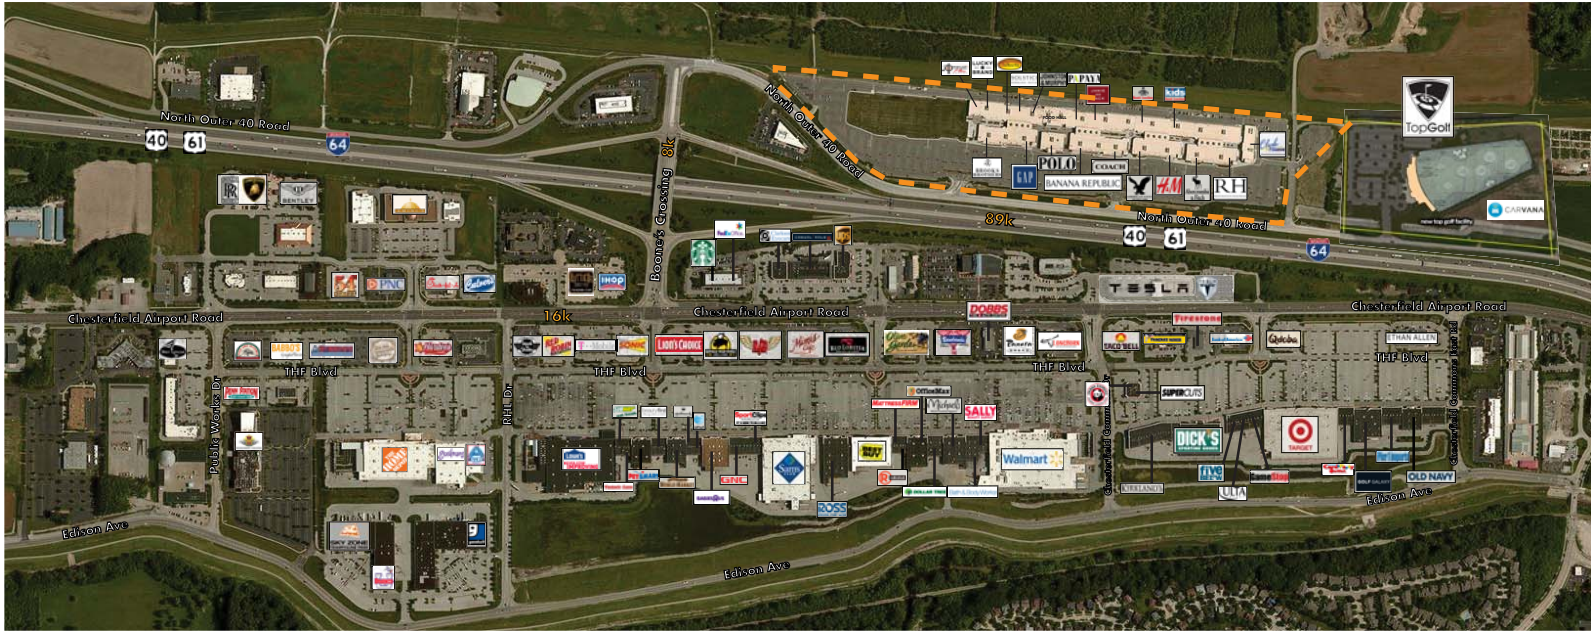

CHESTERFIELD OUTLETS

Chesterfield, Missouri

JOIN AREA TENANTS SUCH AS:

POLO
RALPH LAUREN

J.CREW

**BROOKS
BROTHERS**

BANANA REPUBLIC

NOW LEASING

MARKET HIGHLIGHTS:

- * Super-regional trade area serving the St. Louis MSA with more than 4 million square feet of Class A retail generating \$1.5B of retail sales annually.
- * Chesterfield Outlets is a 301,757sf open-air center developed in 2013 featuring unrivaled positioning within the Chesterfield Valley.
- * Over a half-mile of frontage to Interstate 64 (89,000 VPD) and immediate accessibility via the Boone's Crossing full-interchange.
- * Adjacent to new  opening August 2018.
- * Major improvements planned by new ownership.