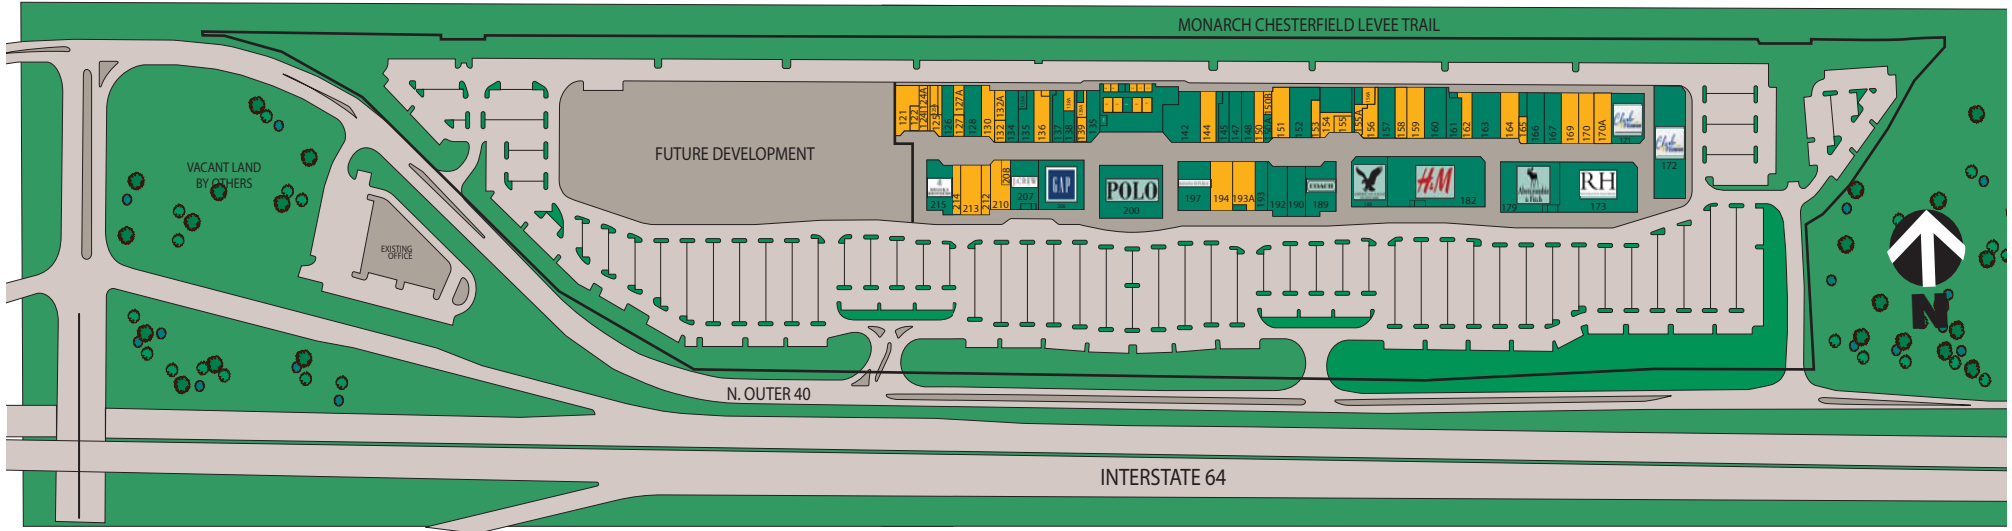

# CHESTERFIELD OUTLETS - Site Plan

Chesterfield, MO

**S**ITE  
SUMMARY  
300,757 S.F.

KEY	
Yellow square	AVAILABLE
Blue square	ANCHOR
Green square	LEASED

For Leasing please contact:  
Eddie Cherry 314 513 1436 or Rick Echelmeyer 314 513 0019  
echerry@tsgproperties.com or rechelmeyer@tsgproperties.com  
www.tsgproperties.com