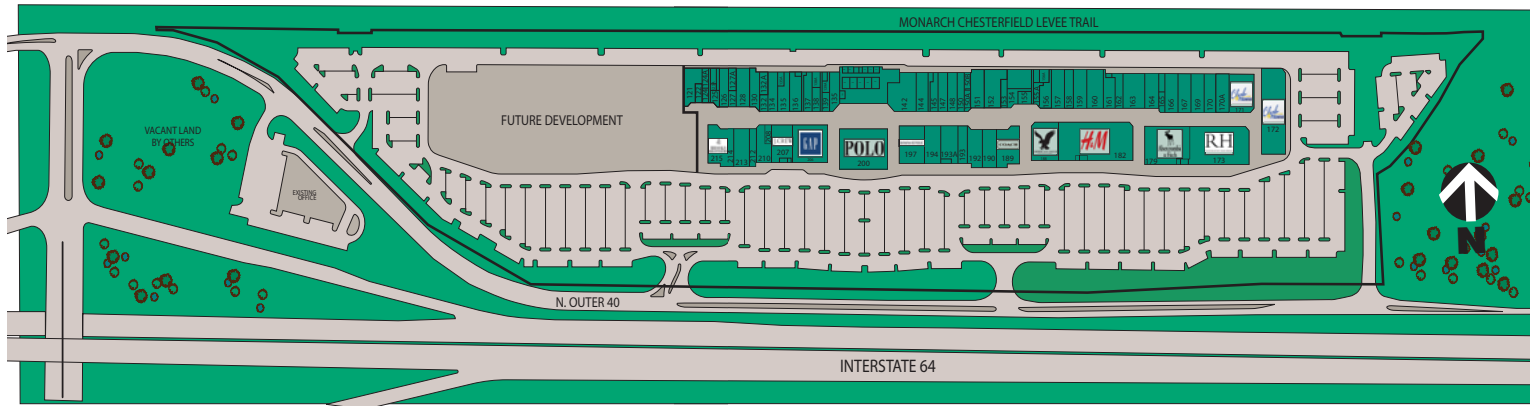

CHESTERFIELD OUTLETS

Chesterfield, Missouri

121 AVAILABLE	3,923 S.F.	140 BIKE STOP CAFE	2,814 S.F.	153 AVAILABLE	1,470 S.F.	173 RH OUTLET	17,800 S.F.
122 AVAILABLE	1,001 S.F.	FC08 WATCH TIME	300 S.F.	154 AVAILABLE	1,701 S.F.	179 ABERCROMBIE & FITCH	13,336 S.F.
124 AVAILABLE	750 S.F.	FO3 AVAILABLE	664 S.F.	155 AVAILABLE	1,400 S.F.	182 H&M	21,948 S.F.
124A AVAILABLE	1,048 S.F.	FO4 AVAILABLE	655 S.F.	155A SUNGLASS HUT	1,100 S.F.	188 AMERICAN EAGLE OUTFITTERS	8,244 S.F.
125 AVAILABLE	1,000 S.F.	FO5 AVAILABLE	655 S.F.	156 AVAILABLE	2,500 S.F.	189 COACH FACTORY	7,000 S.F.
125A AVAILABLE	333 S.F.	FO6 AVAILABLE	655 S.F.	156A AVAILABLE	986 S.F.	190 JUSTICE & BROTHERS	4,200 S.F.
126 LUCKY BRAND OUTLET	2,801 S.F.	FO7 AVAILABLE	664 S.F.	157 FOOT LOCKER	4,000 S.F.	189 MAURICES	4,500 S.F.
127 AVAILABLE	1,000 S.F.	FO8 AVAILABLE	270 S.F.	158 AVAILABLE	2,639 S.F.	192 JOURNEYS	2,800 S.F.
127A AVAILABLE	1,421 S.F.	FO9 AVAILABLE	279 S.F.	159 AVAILABLE	4,000 S.F.	193 MAURICES	4,823 S.F.
128 TALBOTS OUTLET	4,019 S.F.	F10 AVAILABLE	280 S.F.	160 FAMOUS FOOTWEAR OUTLET	5,016 S.F.	194 AVAILABLE	4,998 S.F.
130 AVAILABLE	3,002 S.F.	F11 AVAILABLE	286 S.F.	161 KIDS FOOT LOCKER	2,885 S.F.	197 BANANA REPUBLIC FACT. STOR	7,497 S.F.
132 AVAILABLE	1,000 S.F.	F12 AVAILABLE	276 S.F.	162 AVAILABLE	2,400 S.F.	200 POLO RALPH LAUREN FACT. ST.	15,139 S.F.
132A AVAILABLE	1,498 S.F.	142 PAPAYA	7,500 S.F.	163 AMERICA'S KIDS	5,860 S.F.	206 GAP FACTORY STORE	10,492 S.F.
134 THE FIX	2,885 S.F.	144 AVAILABLE	3,455 S.F.	164 AVAILABLE	3,250 S.F.	207 J. CREW FACTORY	6,004 S.F.
135 SOMA INTIMATES	2,524 S.F.	145 WACOAL	2,261 S.F.	165 AVAILABLE	998 S.F.	208 AVAILABLE	1,000 S.F.
135A AVAILABLE	713 S.F.	147 JANIE AND JACK OUTLET	2,802 S.F.	166 THE UNIFORM OUTLET	3,997 S.F.	210 AVAILABLE	3,624 S.F.
136 AVAILABLE	3,422 S.F.	148 CALL IT SPRING	2,903 S.F.	167 AMERICAN FAMILY INSURANCE	3,997 S.F.	212 AVAILABLE	2,002 S.F.
137 JOHNSTON & MURPHY F.S.	2,492 S.F.	150 AVAILABLE	2,203 S.F.	169 AVAILABLE	3,988 S.F.	213 AVAILABLE	4,684 S.F.
138 YANKEE CANDLE COMPANY	1,470 S.F.	150A AUNTIE ANNE'S PRETZELS	1,000 S.F.	170 AVAILABLE	3,502 S.F.	214 AVAILABLE	2,018 S.F.
138A AVAILABLE	1,016 S.F.	150B AVAILABLE	808 S.F.	170A AVAILABLE	4,000 S.F.	215 BROOKS BROTHERS FACTORY	5,998 S.F.
139 AVAILABLE	1,954 S.F.	151 AVAILABLE	4,055 S.F.	171 CLUB FITNESS	7,347 S.F.		
139A AVAILABLE	830 S.F.	152 ANIMEGGROLL	5,503 S.F.	172 CLUB FITNESS	16,269 S.F.		

SITE SUMMARY
300,757 S.F.

KEY	
Yellow	AVAILABLE
Blue	ANCHOR
Green	LEASED