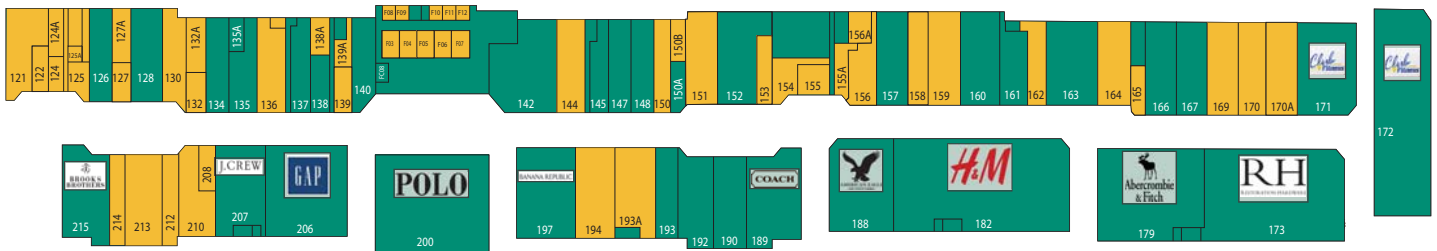

CHESTERFIELD OUTLETS

Chesterfield, Missouri

121 AVAILABLE	3,923 S.F.	140 BIKE STOP CAFE	2,814 S.F.	153 AVAILABLE	1,470 S.F.	173 RH OUTLET	17,800 S.F.
122 AVAILABLE	1,001 S.F.	FC08 WATCH TIME	300 S.F.	154 AVAILABLE	1,701 S.F.	179 ABERCROMBIE & FITCH	13,336 S.F.
124 AVAILABLE	750 S.F.	FO3 AVAILABLE	664 S.F.	155 AVAILABLE	1,400 S.F.	182 H&M	21,948 S.F.
124A AVAILABLE	1,048 S.F.	FO4 AVAILABLE	655 S.F.	155A SUNGLASS HUT	1,100 S.F.	188 AMERICAN EAGLE OUTFITTERS	8,244 S.F.
125 AVAILABLE	1,000 S.F.	FO5 AVAILABLE	655 S.F.	156 AVAILABLE	2,500 S.F.	189 COACH FACTORY	7,000 S.F.
125A AVAILABLE	333 S.F.	FO6 AVAILABLE	655 S.F.	156A AVAILABLE	986 S.F.	190 JUSTICE & BROTHERS	4,200 S.F.
126 LUCKY BRAND OUTLET	2,801 S.F.	FO7 AVAILABLE	664 S.F.	157 FOOT LOCKER	4,000 S.F.	189 MAURICES	4,500 S.F.
127 AVAILABLE	1,000 S.F.	FO8 AVAILABLE	270 S.F.	158 AVAILABLE	2,639 S.F.	192 JOURNEYS	2,800 S.F.
127A AVAILABLE	1,421 S.F.	FO9 AVAILABLE	279 S.F.	159 AVAILABLE	4,000 S.F.	193 MAURICES	4,823 S.F.
128 TALBOTS OUTLET	4,019 S.F.	F10 AVAILABLE	280 S.F.	160 FAMOUS FOOTWEAR OUTLET	5,016 S.F.	194 AVAILABLE	4,998 S.F.
130 AVAILABLE	3,002 S.F.	F11 AVAILABLE	286 S.F.	161 KIDS FOOT LOCKER	2,885 S.F.	197 BANANA REPUBLIC FACT. STOR	7,497 S.F.
132 AVAILABLE	1,000 S.F.	F12 AVAILABLE	276 S.F.	162 AVAILABLE	2,400 S.F.	200 POLO RALPH LAUREN FACT. ST.	15,139 S.F.
132A AVAILABLE	1,498 S.F.	142 PAPAYA	7,500 S.F.	163 AMERICA'S KIDS	5,860 S.F.	206 GAP FACTORY STORE	10,492 S.F.
134 THE FIX	2,885 S.F.	144 AVAILABLE	3,455 S.F.	164 AVAILABLE	3,250 S.F.	207 J. CREW FACTORY	6,004 S.F.
135 SOMA INTIMATES	2,524 S.F.	145 WACOAL	2,261 S.F.	165 AVAILABLE	998 S.F.	208 AVAILABLE	1,000 S.F.
135A AVAILABLE	713 S.F.	147 JANIE AND JACK OUTLET	2,802 S.F.	166 THE UNIFORM OUTLET	3,997 S.F.	210 AVAILABLE	3,624 S.F.
136 AVAILABLE	3,422 S.F.	148 CALL IT SPRING	2,903 S.F.	167 AMERICAN FAMILY INSURANCE	3,997 S.F.	212 AVAILABLE	2,002 S.F.
137 JOHNSTON & MURPHY F.S.	2,492 S.F.	150 AVAILABLE	2,203 S.F.	169 AVAILABLE	3,988 S.F.	213 AVAILABLE	4,684 S.F.
138 YANKEE CANDLE COMPANY	1,470 S.F.	150A AUNTIE ANNE'S PRETZELS	1,000 S.F.	170 AVAILABLE	3,502 S.F.	214 AVAILABLE	2,018 S.F.
138A AVAILABLE	1,016 S.F.	150B AVAILABLE	808 S.F.	170A AVAILABLE	4,000 S.F.	215 BROOKS BROTHERS FACTORY	5,998 S.F.
139 AVAILABLE	1,954 S.F.	151 AVAILABLE	4,055 S.F.	171 CLUB FITNESS	7,347 S.F.		
139A AVAILABLE	830 S.F.	152 ANIMEGGROLL	5,503 S.F.	172 CLUB FITNESS	16,269 S.F.		

SITE SUMMARY
300,757 S.F.

KEY	
Yellow	AVAILABLE
Blue	ANCHOR
Green	LEASED