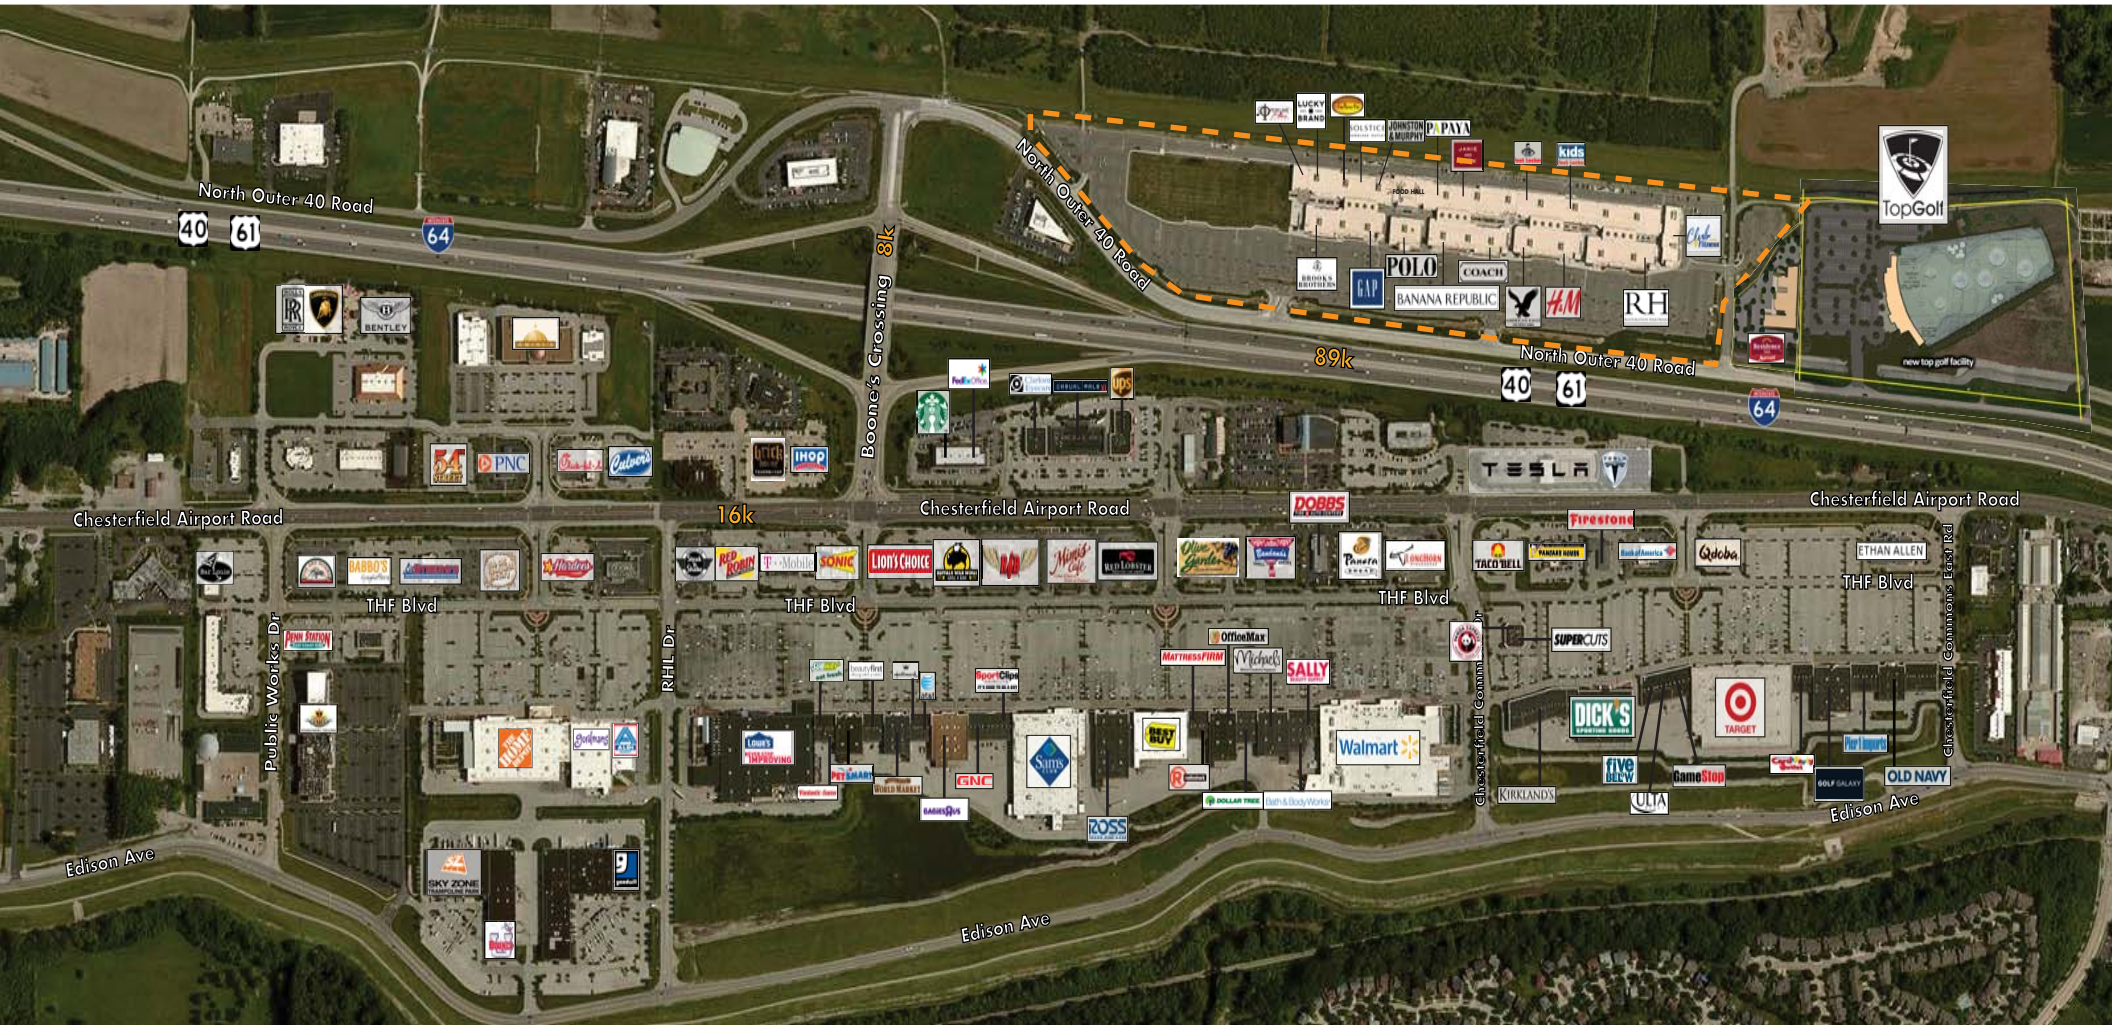

CHESTERFIELD OUTLETS - Aerial View

Chesterfield, Missouri

For Leasing please contact:
 Rick Echelmeyer 314.513.0019
 rechelmeyer@tsgproperties.com
 www.tsgproperties.com