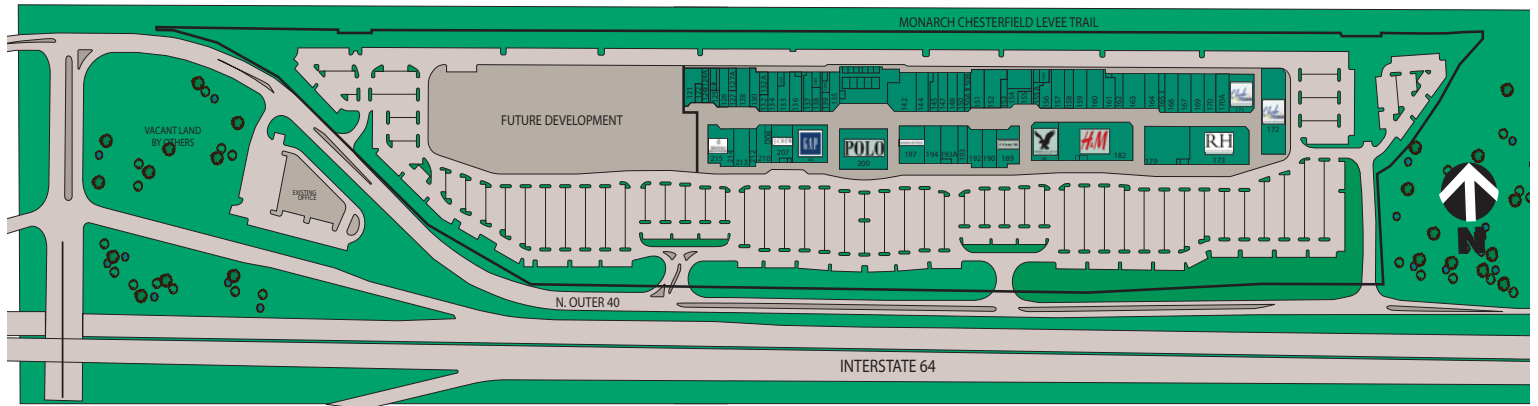

CHESTERFIELD OUTLETS

Chesterfield, Missouri

121 AVAILABLE	3,923 S.F.	140 BIKE STOP CAFE	2,814 S.F.	153 AVAILABLE	1,470 S.F.	173 RH OUTLET	17,800 S.F.
122 AVAILABLE	1,001 S.F.	FC08 WATCH TIME	300 S.F.	154 AVAILABLE	1,701 S.F.	179 AVAILABLE	13,336 S.F.
124 AVAILABLE	750 S.F.	F03 AVAILABLE	664 S.F.	155 AVAILABLE	1,400 S.F.	182 H&M	21,948 S.F.
124A AVAILABLE	1,048 S.F.	F04 AVAILABLE	655 S.F.	155A SUNGLASS HUT	1,100 S.F.	188 AMERICAN EAGLE OUTFITTERS	8,244 S.F.
125 AVAILABLE	1,000 S.F.	F05 AVAILABLE	655 S.F.	156 AVAILABLE	2,500 S.F.	189 COACH FACTORY	7,000 S.F.
125A AVAILABLE	333 S.F.	F06 AVAILABLE	655 S.F.	156A AVAILABLE	986 S.F.	190 JUSTICE & BROTHERS	4,200 S.F.
126 LUCKY BRAND OUTLET	2,801 S.F.	F07 AVAILABLE	664 S.F.	157 FOOT LOCKER	4,000 S.F.	189 MAURICES	4,500 S.F.
127 AVAILABLE	1,000 S.F.	F08 AVAILABLE	270 S.F.	158 AVAILABLE	2,639 S.F.	192 JOURNEYS	2,800 S.F.
127A AVAILABLE	1,421 S.F.	F09 AVAILABLE	279 S.F.	159 AVAILABLE	4,000 S.F.	193A AVAILABLE	4,823 S.F.
128 TALBOTS OUTLET	4,019 S.F.	F10 AVAILABLE	280 S.F.	160 FAMOUS FOOTWEAR OUTLET	5,016 S.F.	194 AVAILABLE	4,998 S.F.
130 AVAILABLE	3,002 S.F.	F11 AVAILABLE	286 S.F.	161 KIDS FOOT LOCKER	2,885 S.F.	197 BANANA REPUBLIC FACT. STOR	7,497 S.F.
132 AVAILABLE	1,000 S.F.	F12 AVAILABLE	276 S.F.	162 AVAILABLE	2,400 S.F.	200 POLO RALPH LAUREN FACT. ST.	15,139 S.F.
132A AVAILABLE	1,498 S.F.	142 PAPAYA	7,500 S.F.	163 AMERICA'S KIDS	5,860 S.F.	206 GAP FACTORY STORE	10,492 S.F.
134 THE FIX	2,885 S.F.	144 AVAILABLE	3,455 S.F.	164 AVAILABLE	3,250 S.F.	207 J. CREW FACTORY	6,004 S.F.
135 SOMA INTIMATES	2,524 S.F.	145 WACOAL	2,261 S.F.	165 AVAILABLE	998 S.F.	208 AVAILABLE	1,000 S.F.
135A AVAILABLE	713 S.F.	147 JANIE AND JACK OUTLET	2,802 S.F.	166 THE UNIFORM OUTLET	3,997 S.F.	210 AVAILABLE	3,624 S.F.
136 AVAILABLE	3,422 S.F.	148 AVAILABLE	2,903 S.F.	167 AMERICAN FAMILY INSURANCE	3,997 S.F.	212 AVAILABLE	2,002 S.F.
137 JOHNSTON & MURPHY F.S.	2,492 S.F.	150 AVAILABLE	2,203 S.F.	169 AVAILABLE	3,988 S.F.	213 AVAILABLE	4,684 S.F.
138 YANKEE CANDLE COMPANY	1,470 S.F.	150A AUNTIE ANNE'S PRETZELS	1,000 S.F.	170 AVAILABLE	3,502 S.F.	214 AVAILABLE	2,018 S.F.
138A AVAILABLE	1,016 S.F.	150B AVAILABLE	808 S.F.	170A AVAILABLE	4,000 S.F.	215 BROOKS BROTHERS FACTORY	5,998 S.F.
139 AVAILABLE	1,954 S.F.	151 AVAILABLE	4,055 S.F.	171 CLUB FITNESS	7,347 S.F.		
139A AVAILABLE	830 S.F.	152 ANIMEGGROLL	5,503 S.F.	172 CLUB FITNESS	16,269 S.F.		

SITE SUMMARY
300,757 S.F.

KEY	
AVAILABLE	ANCHOR
LEASED