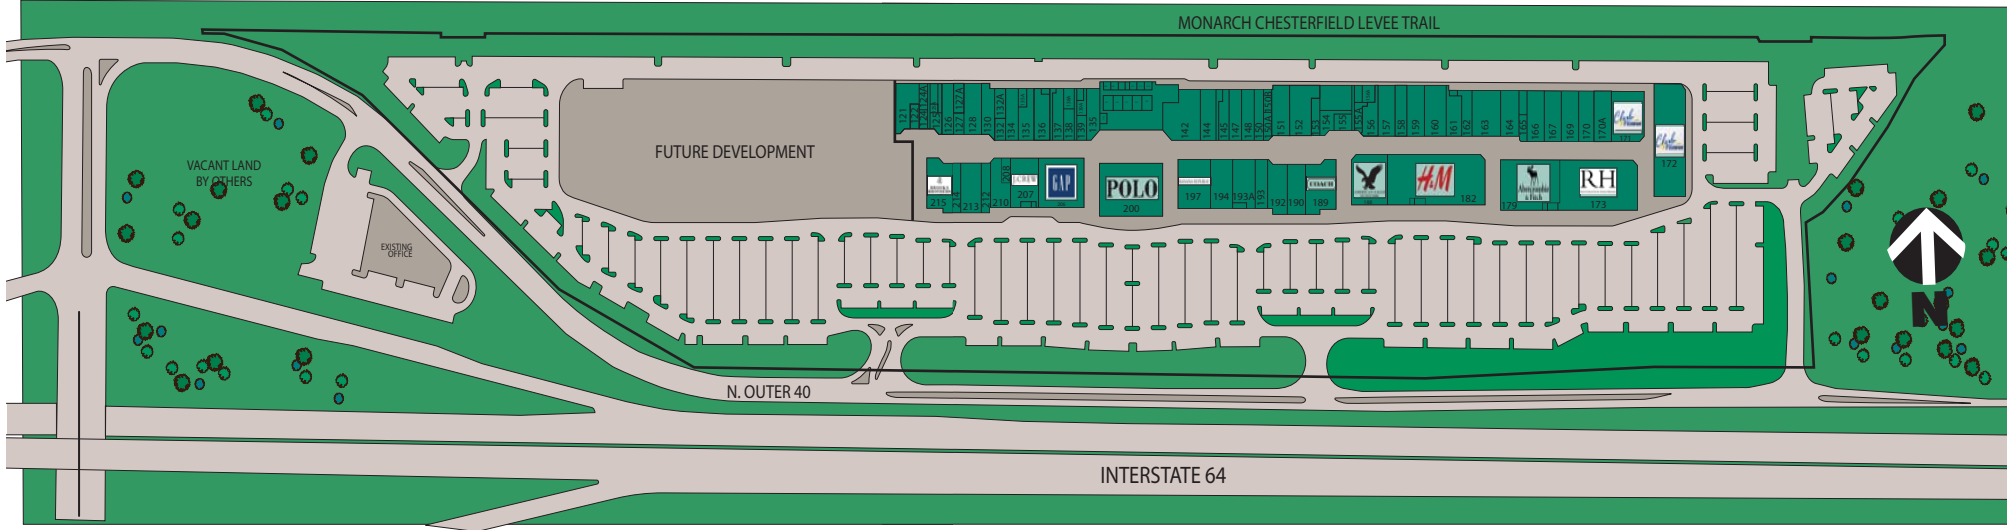

CHESTERFIELD OUTLETS - Site Plan

Chesterfield, MO

SITE
SUMMARY
301,757 S.F.

For Leasing please contact:
Eddie Cherry 314 513 1436
echerry@tsgproperties.com
www.tsgproperties.com

THE
STAENBERG
GROUP
DESIGN. DEVELOP. DELIVER.