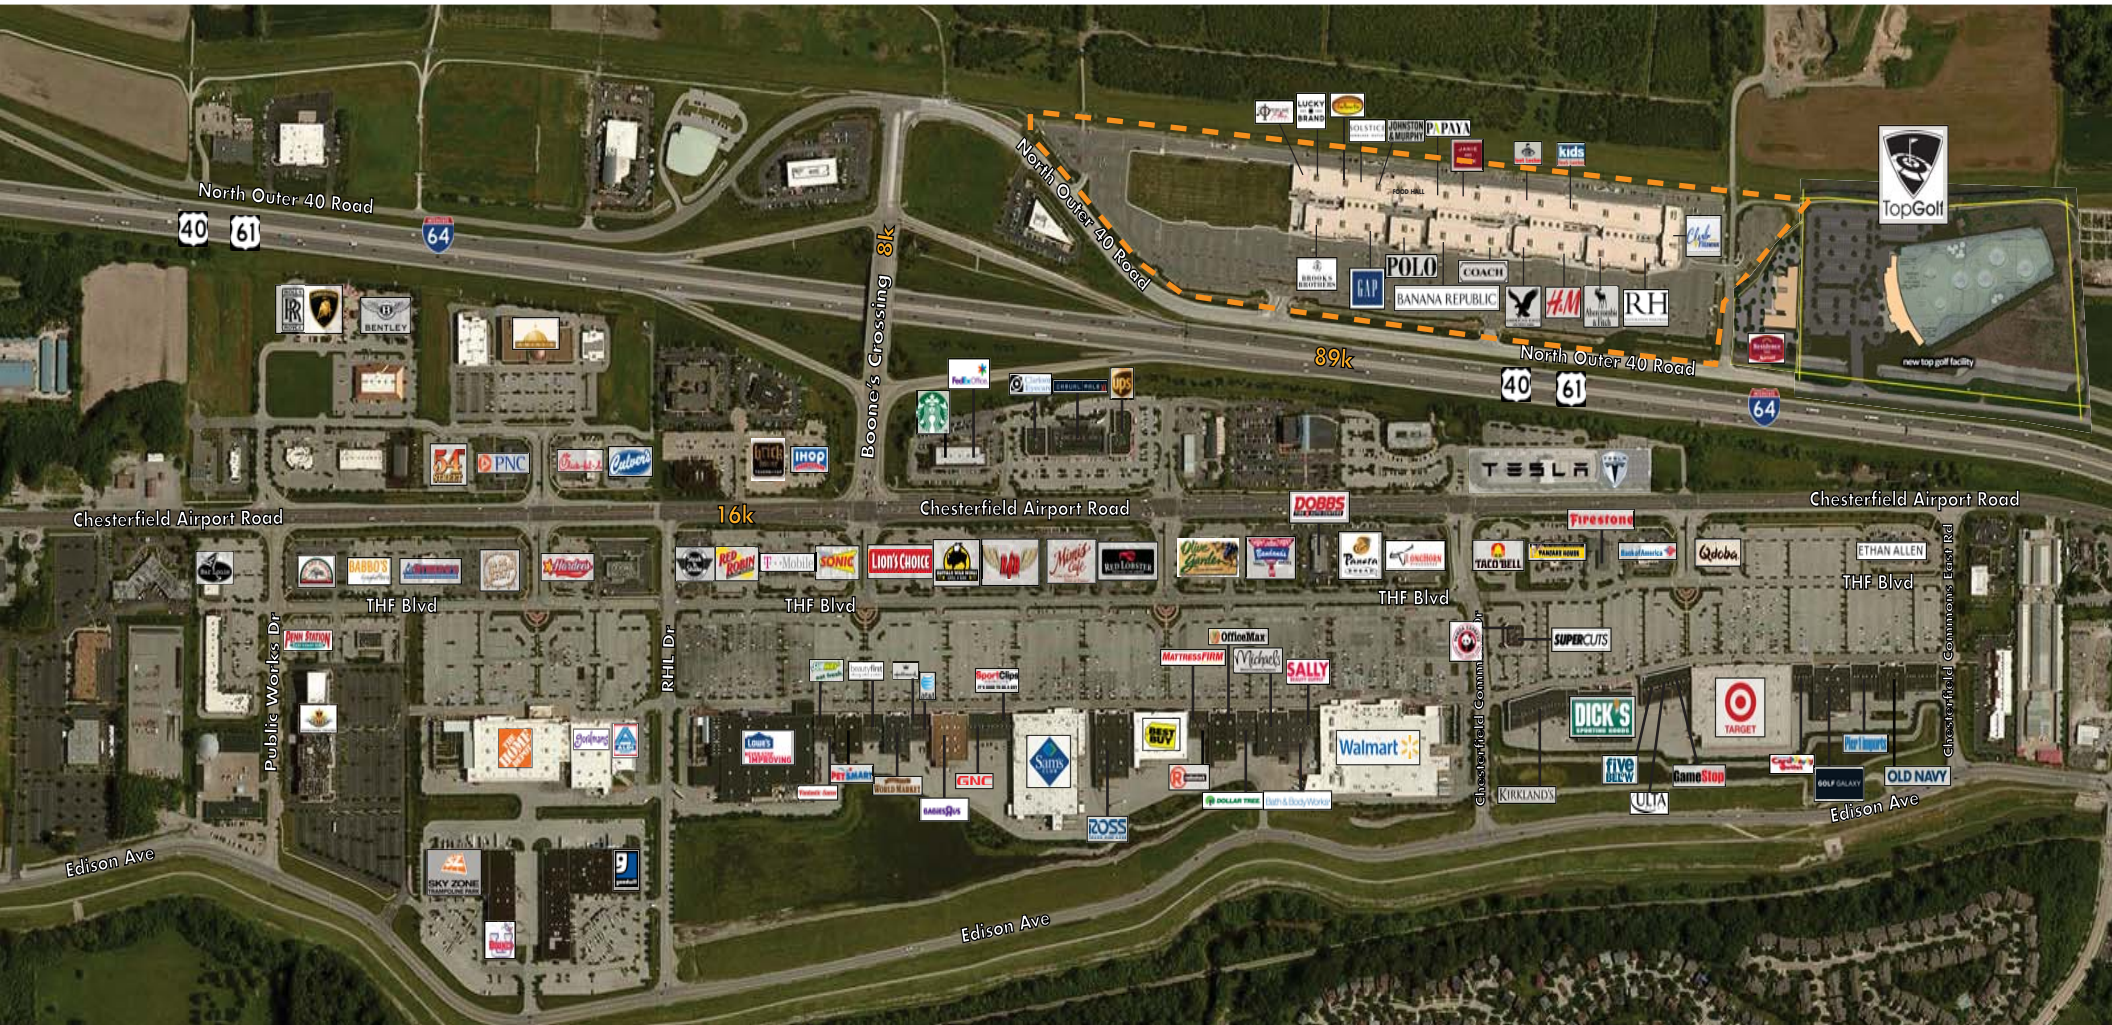

# CHESTERFIELD OUTLETS - Aerial View

Chesterfield, Missouri

For Leasing please contact:  
 Rick Echelmeyer 314.513.0019  
 rechelmeyer@tsgproperties.com  
 www.tsgproperties.com