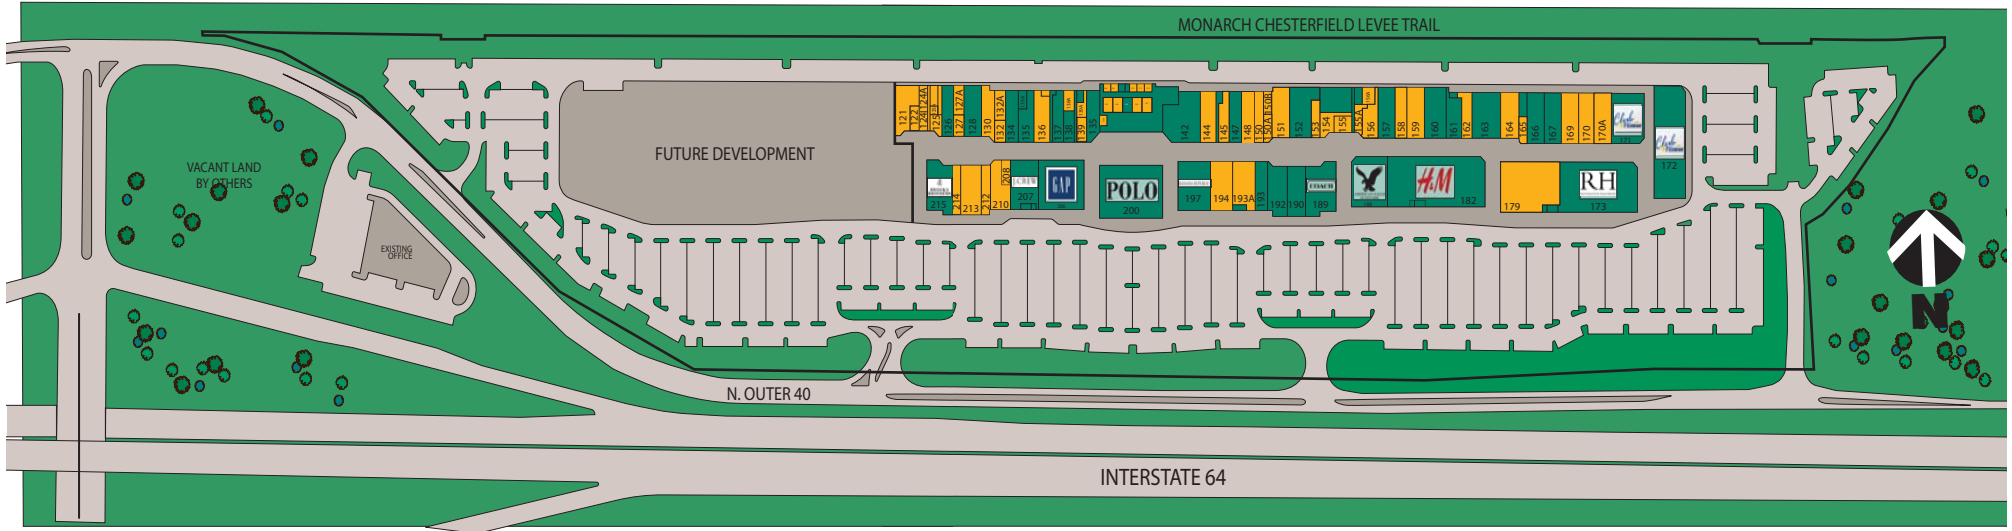

CHESTERFIELD OUTLETS - Site Plan

Chesterfield, MO

SITE
SUMMARY
300,757 S.F.

KEY	
Yellow square	AVAILABLE
Blue square	ANCHOR
Green square	LEASED

For Leasing please contact:
Eddie Cherry 314 513 1436 or Rick Echelmeyer 314 513 0019
echerry@tsgproperties.com or rechelmeyer@tsgproperties.com
www.tsgproperties.com