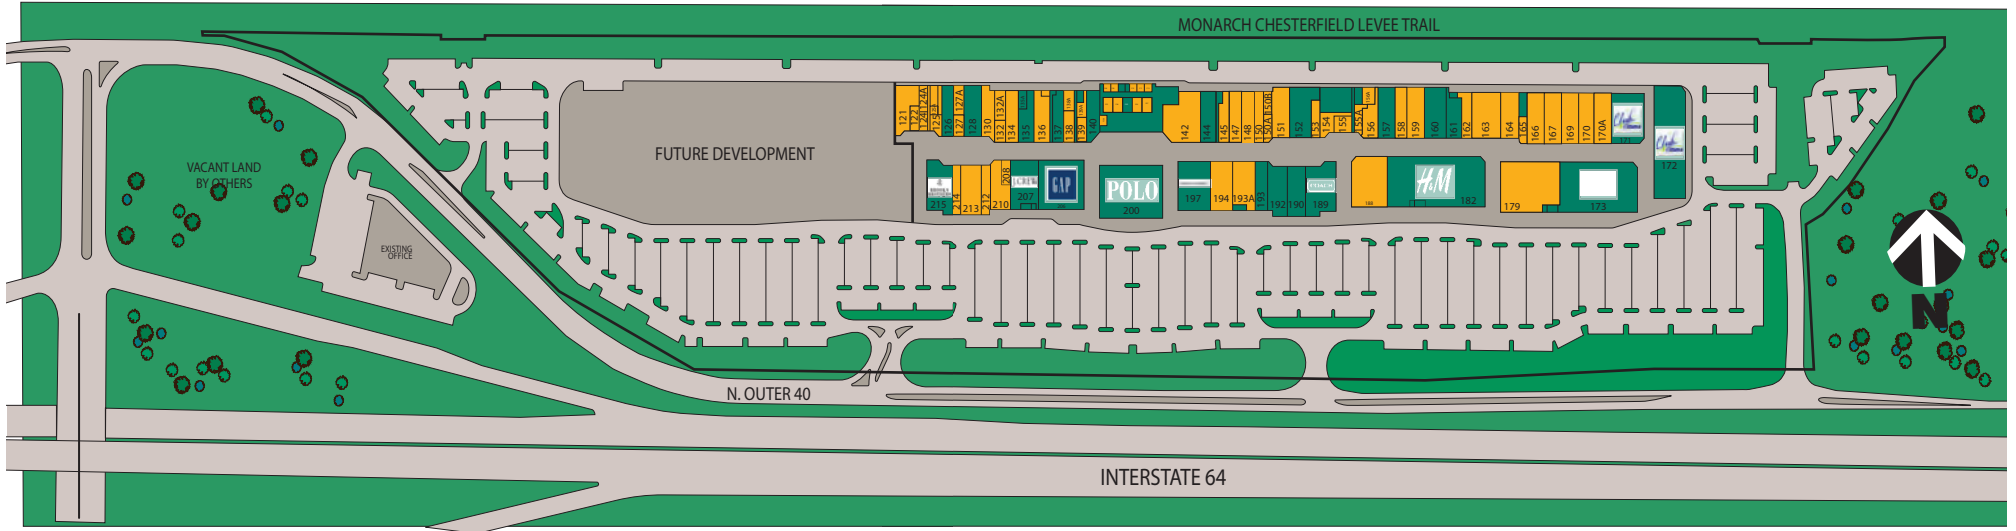

# CHESTERFIELD OUTLETS - Site Plan

Chesterfield, MO

**S**ITE  
SUMMARY  
300,757 S.F.

KEY	
Yellow square	AVAILABLE
Blue square	ANCHOR
Green square	LEASED

For Leasing please contact:  
Eddie Cherry 314 513 1436 or Rick Echelmeyer 314 513 0019  
echerry@tsgproperties.com or rechelmeyer@tsgproperties.com  
www.tsgproperties.com